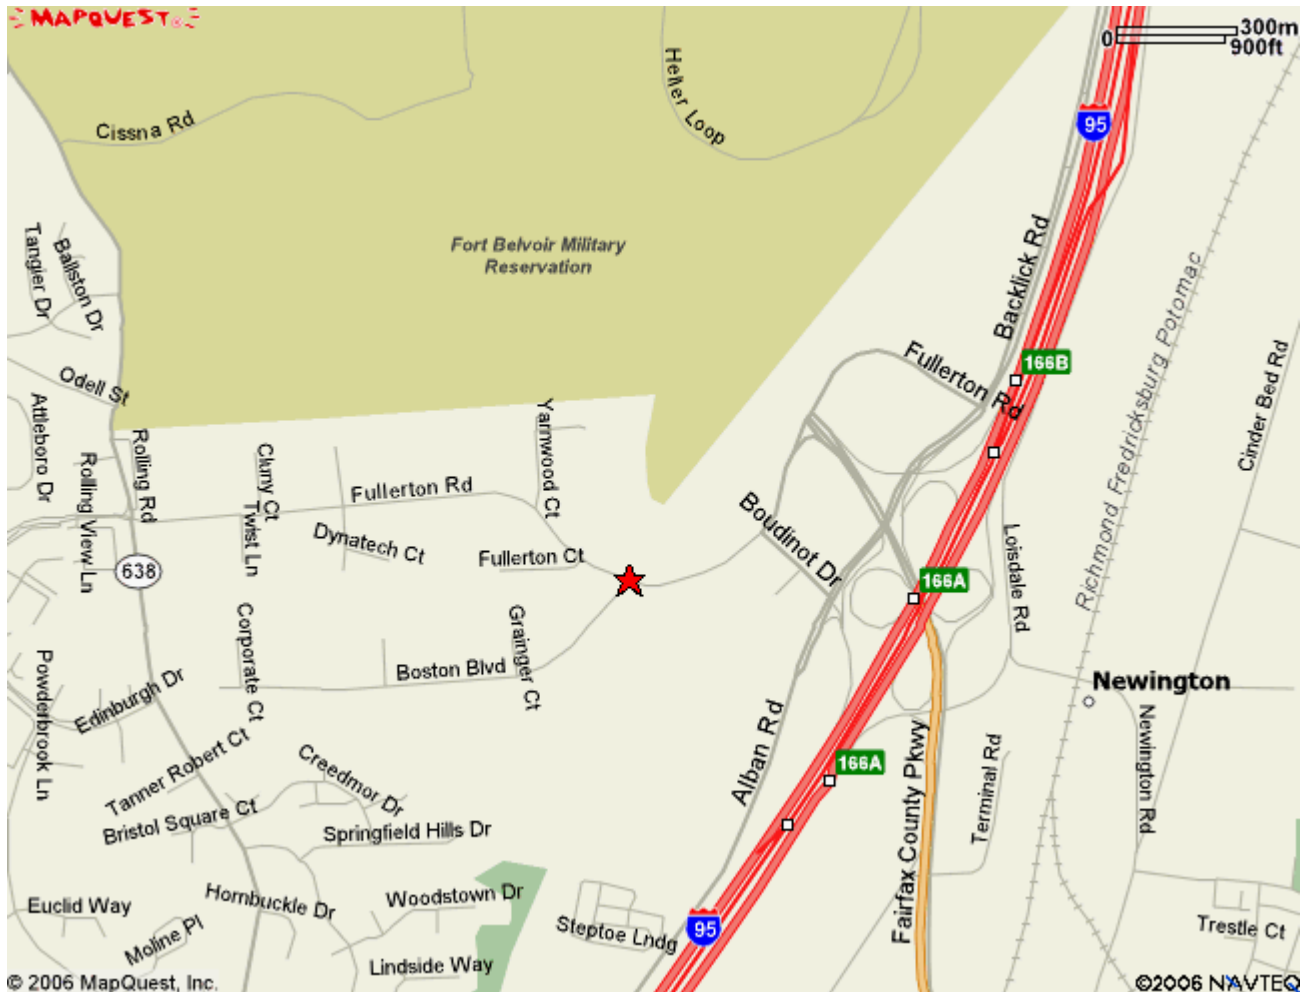

Information Innovators Inc
(703-635-7088)
7400 Fullerton Road, Suite 210
Springfield VA 22153

Directions to Triple-i from Baltimore:

- Take the Capital Beltway towards Richmond
- Merge onto I-95 S via EXIT 57A toward RICHMOND
- Merge onto BACKLICK RD / VA-617 S via EXIT 167
- Turn RIGHT onto Fullerton Road
- At your THIRD light take a RIGHT
- Triple-i is at the top of the hill

Directions to Triple-i from Richmond:

- Take I-95 North
- Take the BACKLICK RD exit- EXIT 166B
- At the light at the end of the ramp take a left onto FAIRFAX COUNTY PKWY
- Stay in your left lane and take a left at the light onto FULLERTON ROAD
- At your SECOND light take a RIGHT
- Triple-i is at the top of the hill